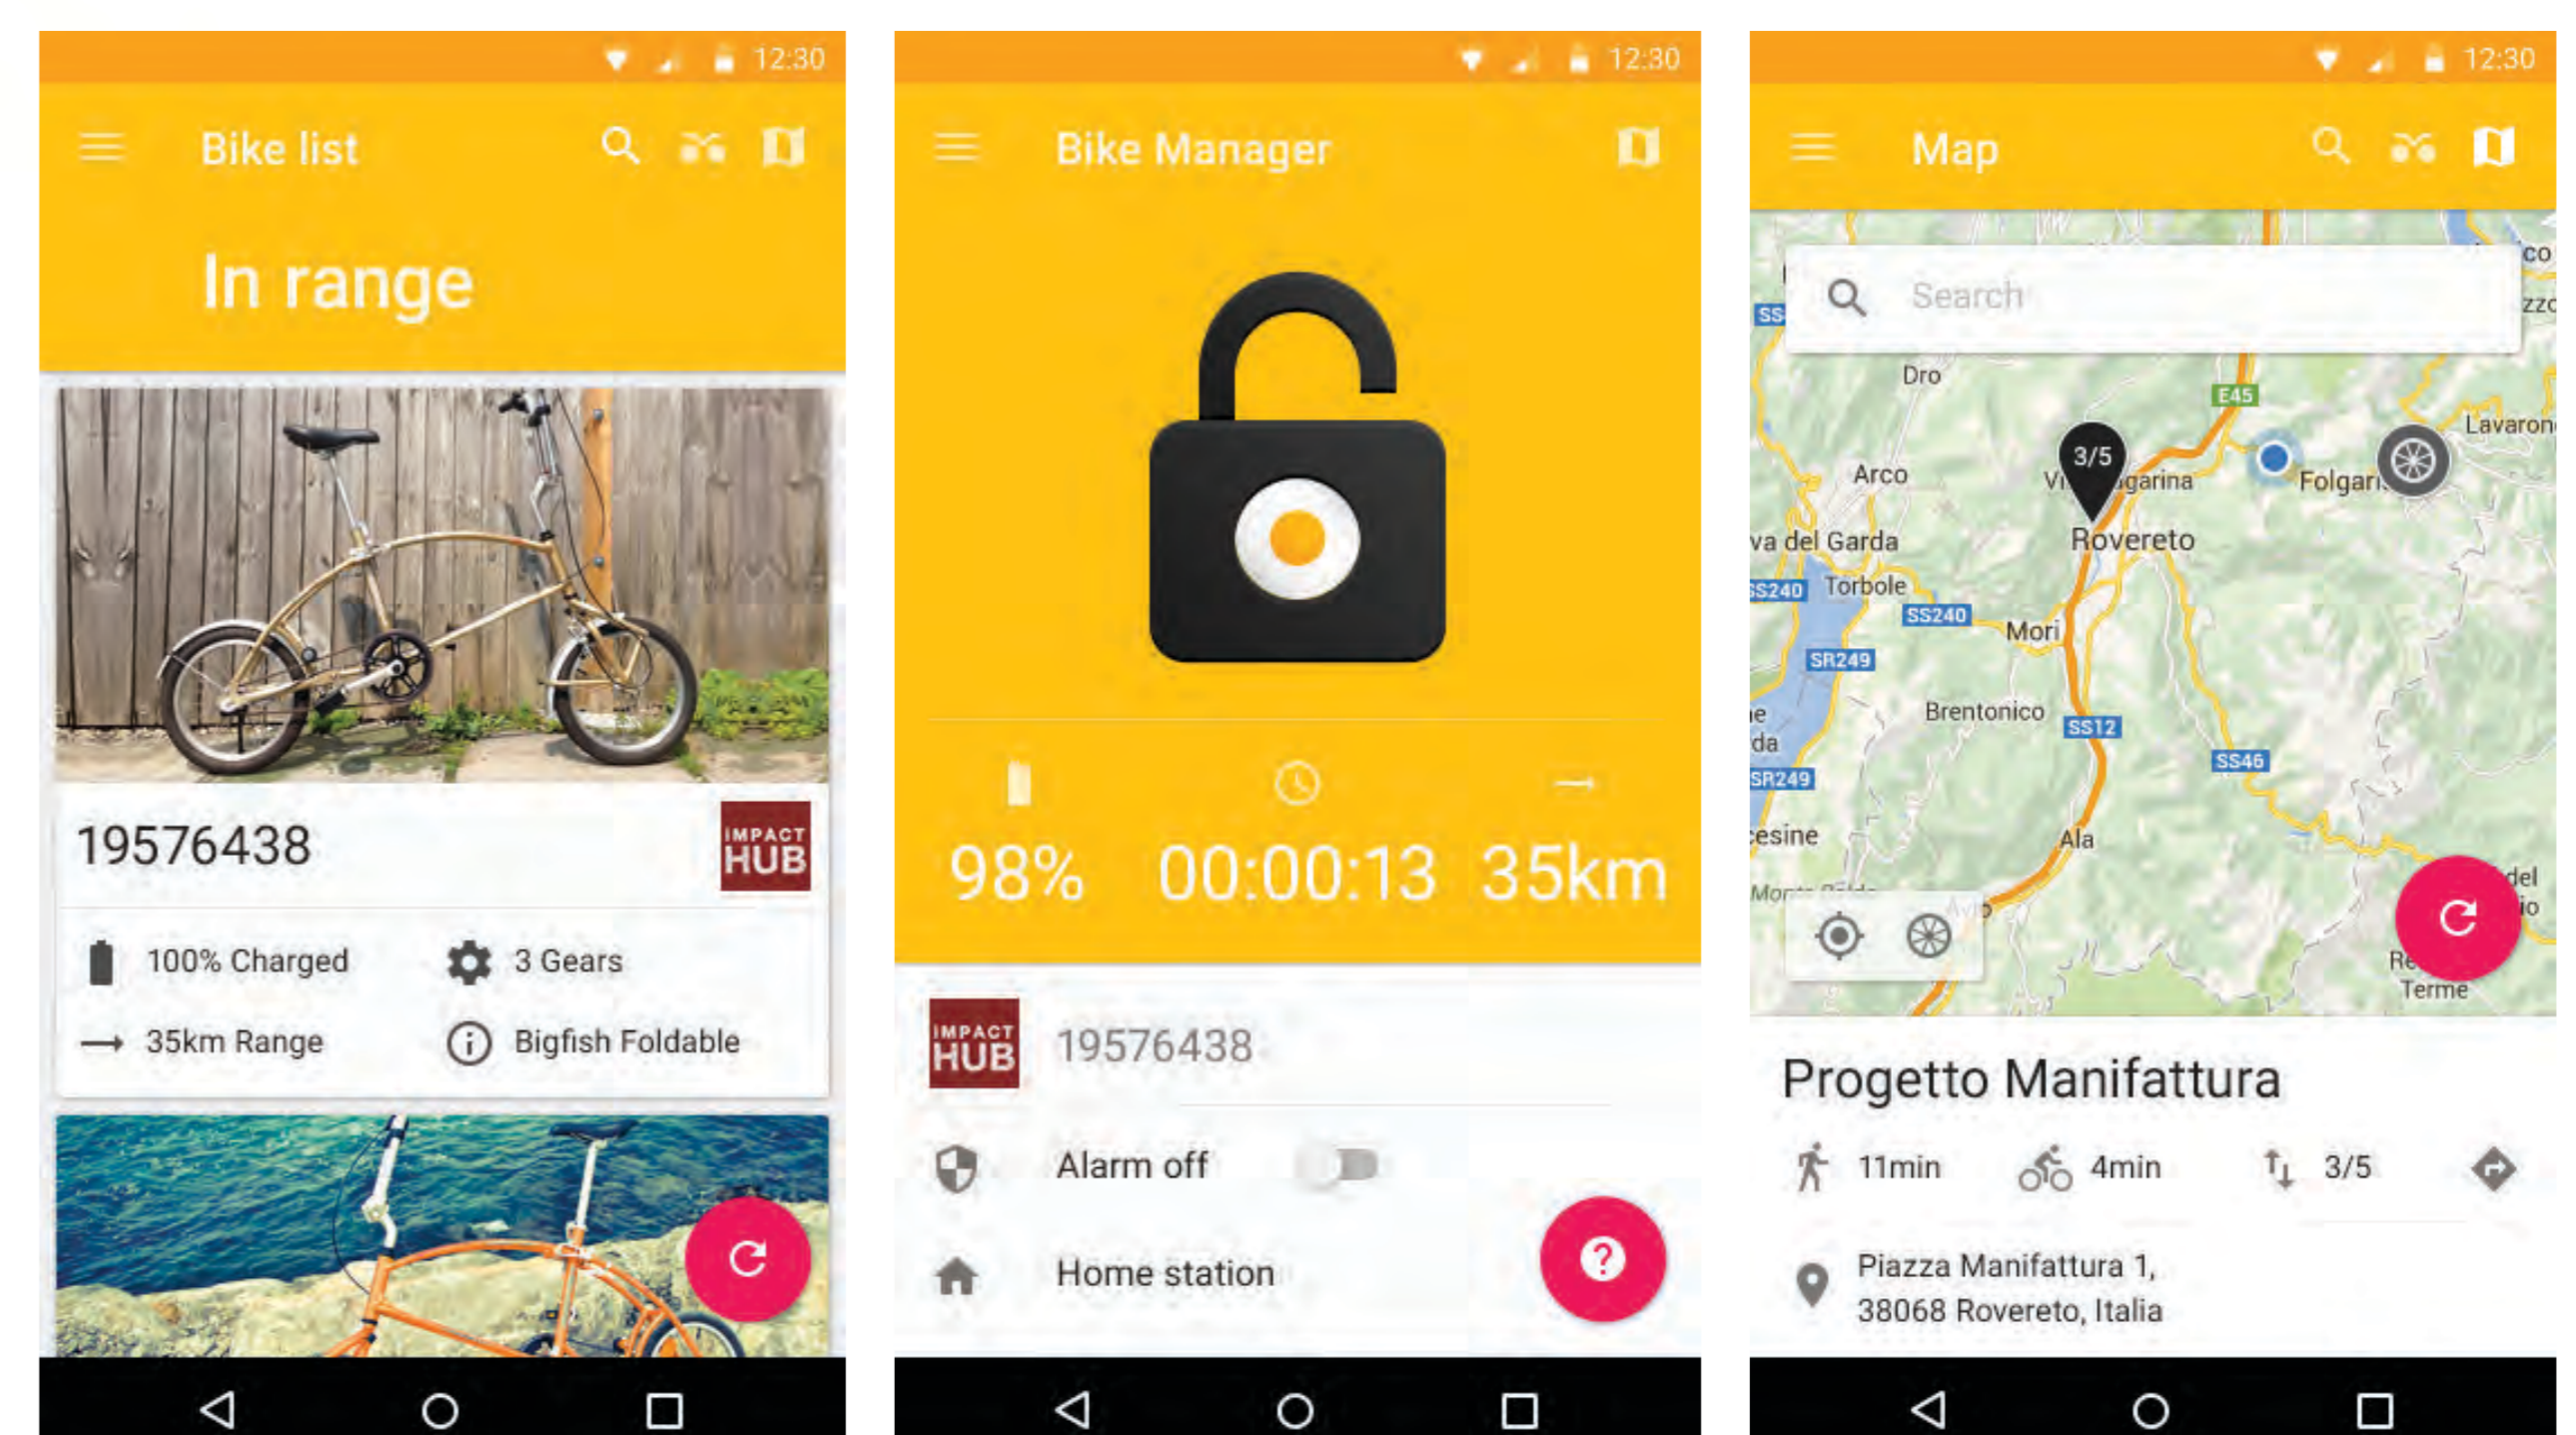

LOCK CHARGE

PATENT PENDING

INSTANT E-BIKE SHARING PLATFORM

A complete solution for convenient establishment, management and sharing of all types of e-bicycles.

Electronic lock

Traceable, alarm protected and smartphone operated. You can lock the bicycle wherever the road takes you.

Station

Plug it in the electricity and you are ready to Lock and Charge your vehicles in one single step.

Smartphone app

Find, rent, lock/unlock, pay and return vehicles.

Id	Bike	Status	Device state	Hardware state	Name / number
4		Available	Unrented	Locked and charging	BIKE FOUR
5		Available	Unrented	Locked and charging	BIKE FIVE
3		Available	Rented	Locked and away	BIKE THREE
2		Available	Unrented	Locked and charging	BIKE TWO

Control center

All the intelligence of the system is in the cloud. This makes it highly flexible and cost efficient. It allows you to track, share and manage the fleet effectively.